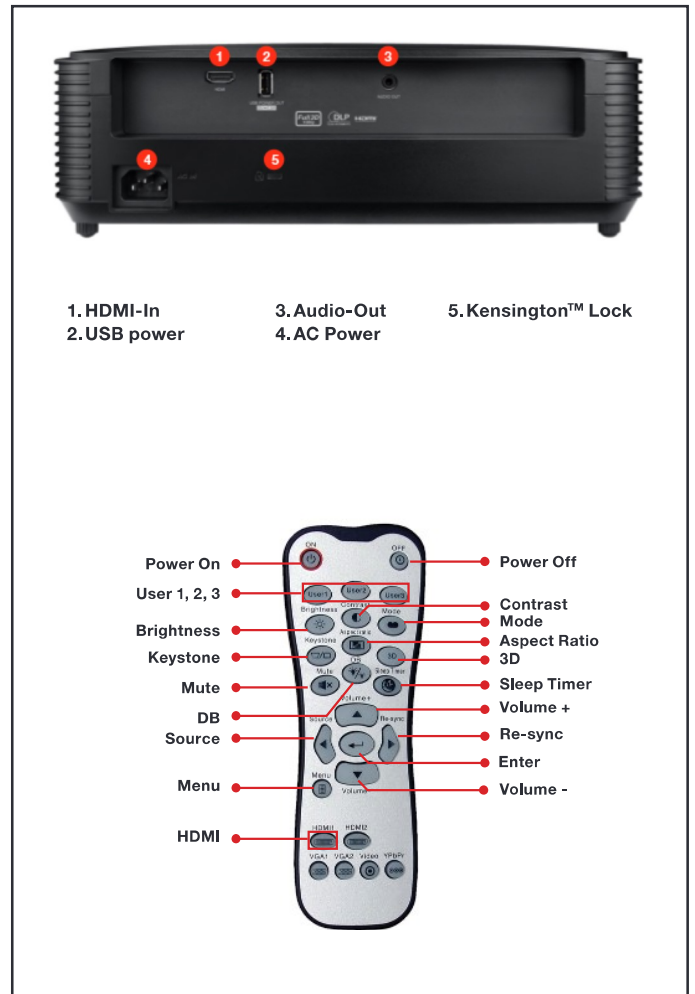

OPTICAL/TECHNICAL SPECIFICATIONS

| | |
|-----------------------|---|
| Display Technology | Texas Instruments 0.47" DMD |
| Color Wheel | RYGCWB |
| Native Resolution | 1080p (1920 x 1080) |
| Maximum Resolution | WUXGA (1920 x 1200) |
| Brightness | 3,600 ANSI lumens |
| Contrast Ratio | 25,000:1 |
| Displayable Colors | 1.07 billion |
| Lamp Life and Type* | 15,000/10,000/4,000 (Dynamic/ECO/Bright) - 240W |
| Projection Method | Front, rear, ceiling mount, table top |
| Keystone Correction | ±40° vertical |
| Uniformity | 80% |
| Offset | 116%±5% |
| Aspect Ratio | 16:9 (native), 4:3, 16:10 and LBX compatible |
| Throw Ratio | 1.47 - 1.62:1 |
| Projection Distance | 3.2' - 35.37" (no zoom) |
| Image Size | 28" - 301" |
| Projection Lens | F=2.1 ~ 2.31, f=15.59 ~ 17.14mm |
| Optical Zoom | 1.1x |
| Digital Zoom | 0.8 - 2.0 |
| Audio | 3W |
| Noise Level | 26dB |
| Remote Control | Full size remote |
| Operating Temperature | 41-104°F (5-40°C), 85% max humidity |
| Power Supply | AC input 100 - 240V, 50 - 60 Hz, auto-switching |
| Power Consumption | 295W typical (Bright), 325W max (Bright), 215W typical (Eco), 240W max (Eco) |
| High Altitude | Operating temp @ sea level up to 10000 feet = 23F (max); must manually switch to high altitude mode @ 5000 feet & above (using OSD) |

PHYSICAL SPECIFICATIONS

| | |
|------------------------|--|
| Security | Security bar, Kensington lock, password protection |
| Weight | 6.2 lbs. |
| Dimensions (W x H x D) | 12.4" x 4.3" x 9.5" |

Warranty